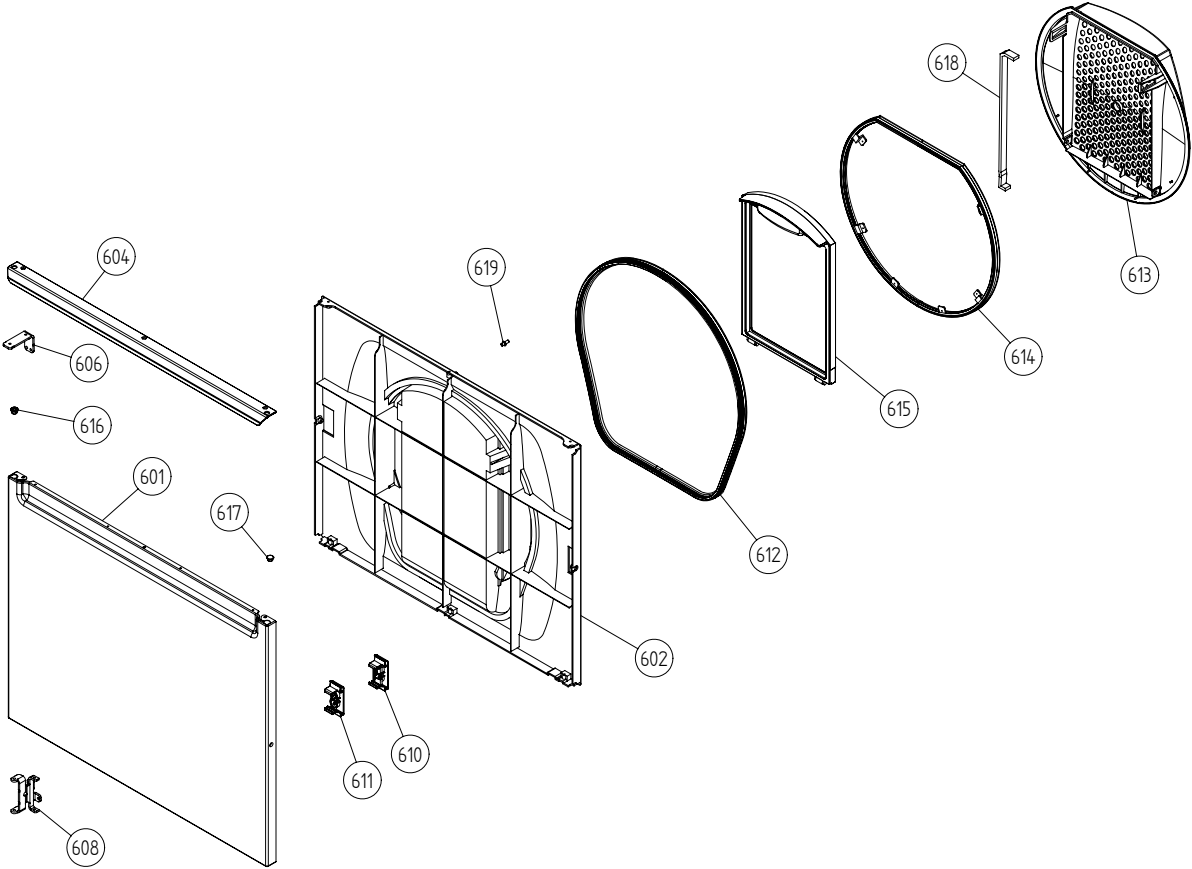

Control panel

ASKO, T702 US - white (TD25.1)

Pos	Spare part No.	Description	Qty	Comment
401	8079349-0-UL	PANEL W.HANDLE T702 ASKO US	1 Pc's	
401	8081482-0-UL	Control Panel w/Hndl T702 wht	1 Pc's	
403	8079343	LABEL PROG.INFO. TD25A US/CA	1 Pc's	
430	8077130	CONTROL UNIT TD25.1 UL4	1 Pc's	
431	8079279-85	PUSHBUTTONS PRINTED TD25 VAR.4	1 Pc's	
432	8076364-85	PUSHBUTTON MAINSWITCH WMD25	1 Pc's	
434	8076235	LENS START/STOP WMD25	1 Pc's	
435	8076236	Lens 8 Segment WMD25	2 Pc's	
460	8077371	CABLE SET MOTOR TD UL4	1 Pc's	
461	8077520	CABLE SET POWER 3000W UL4	1 Pc's	
462	8077521	CABLE THERMOSTAT UL4	1 Pc's	
466	8077372	CABLE SET THERMISTOR EXHAU.UL4	1 Pc's	
467	8076229	CABLE SET HEATER TD UL4	1 Pc's	

Upper session

ASKO, T702 US - white (TD25.1)

Pos	Spare part No.	Description	Qty	Comment
501	8076210	BEAM FRONT WMD25	1 Pc's	
501-a	8902362	Screw 20 Torx Self Tapping	2 Pc's	
501-b	8901413	Lock Washer laundry tops	2 Pc's	
501-c	8902087	Screw Plastic Housing 20 Torx	2 Pc's	
520	8073782	MAIN PUSH SWITCH	1 Pc's	
527	8076202	EMC-FILTER WITH INDUCTOR	1 Pc's	
527-a	8901155	Nut	1 Pc's	
527-b	8901419	Lock Washer	1 Pc's	
529	8077635	CABLE SET POWER UL4	1 Pc's	
551	8076324	Connection box T711	1 Pc's	
552	8061455	Receptacle 05 WMD Connect	1 Pc's	
553	8061891	Terminal Block DryerTD 20	1 Pc's	
554	8078291	GROMMET 94793	1 Pc's	
554	8060462	Grommet	1 Pc's	
555	8060463	Lock Nut	1 Pc's	
556	8063756	Cover Terminal block T700s	1 Pc's	
556-a	8901097	Screw Terminal	1 Pc's	