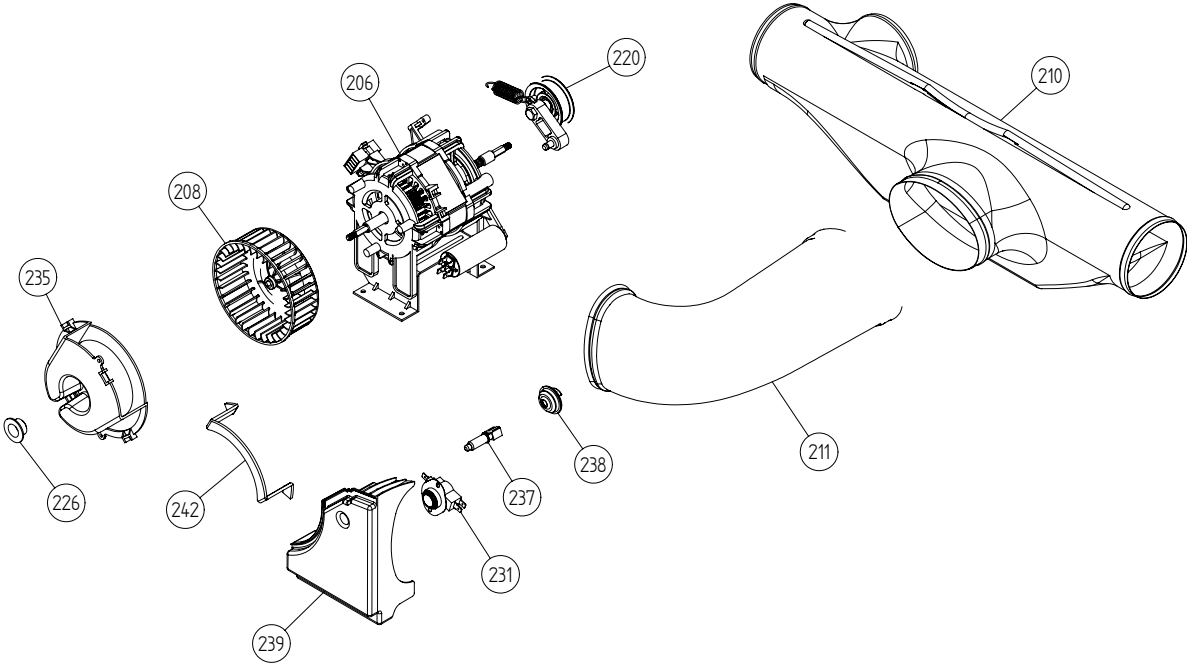

Outer casing

ASKO, T702 US - white (TD25.1)

Pos	Spare part No.	Description	Qty	Comment
101	8061817-0	Top Cover Wht WMD	1 Pc's	
101-a	8902362	Screw 20 Torx Self Tapping	3 Pc's	
101-b	8901413	Lock Washer laundry tops	2 Pc's	
103	8064062	Top Cover Strip	1 Pc's	
106	8801175-0	Panels left side T700 T760	1 Pc's	
107	8061763	Clip Front Plate 600700s	2 Pc's	
108	8061916	CABLE HOLDER WMD20	3 Pc's	
112	8061847-0	Front Plate 700 Series	1 Pc's	
112-a	8902362	Screw 20 Torx Self Tapping	2 Pc's	
112-b	8901413	Lock Washer laundry tops	2 Pc's	
114	8064177	Hook Lower Pane	2 Pc's	
114-a	8902362	Screw 20 Torx Self Tapping	2 Pc's	
119	8801247-0	Lower Cover w/Holes	1 Pc's	
127	8052641	Collar Vent Exhaust TD	1 Pc's	
128	8052640-0	LID EXHAUST CANAL WHITE UL4	2 Pc's	
130	8053980	Stacking Bracket All TDs	2 Pc's	
132	8064114	Pair, Holders, TD Feet/Stacking	1 Pc's	
134	8079947	REAR PANEL OUTER PUNCHED TD25	1 Pc's	
136	8061915	Cable Holder T700	1 Pc's	
139	8061618	BASE PAN WMD20	1 Pc's	
140	8059334	Leveling Leg Comp WMD 20	4 Pc's	
141	8801175-0	Panels left side T700 T760	1 Pc's	
141	8801176-0	Panel R Side w/Hole T700	1 Pc's	
142	8801176-0	Panel R Side w/Hole T700	1 Pc's	