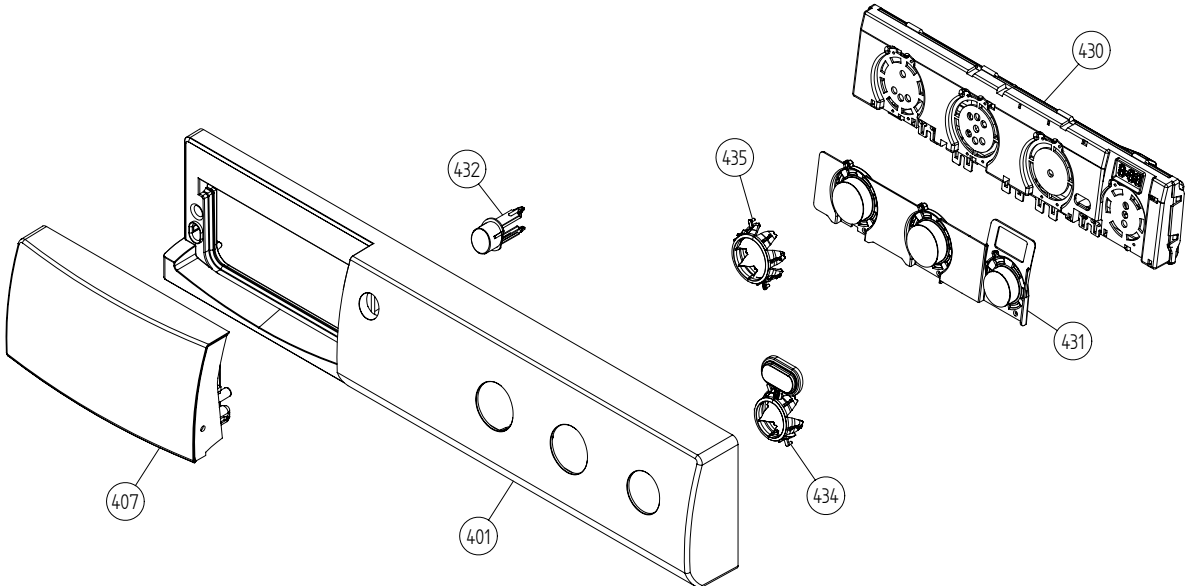

Control panel

ASKO, T702 US - white (TD25.1)

Pos	Spare part No.	Description	Qty	Comment
401	8079349-0-UL	PANEL W.HANDLE T702 ASKO US	1 Pc's	
401	8081482-0-UL	Control Panel w/Hndl T702 wht	1 Pc's	
403	8079343	LABEL PROG.INFO. TD25A US/CA	1 Pc's	
430	8077130	CONTROL UNIT TD25.1 UL4	1 Pc's	
431	8079279-85	PUSHBUTTONS PRINTED TD25 VAR.4	1 Pc's	
432	8076364-85	PUSHBUTTON MAINSWITCH WMD25	1 Pc's	
434	8076235	LENS START/STOP WMD25	1 Pc's	
435	8076236	Lens 8 Segment WMD25	2 Pc's	
460	8077371	CABLE SET MOTOR TD UL4	1 Pc's	
461	8077520	CABLE SET POWER 3000W UL4	1 Pc's	
462	8077521	CABLE THERMOSTAT UL4	1 Pc's	
466	8077372	CABLE SET THERMISTOR EXHAU.UL4	1 Pc's	
467	8076229	CABLE SET HEATER TD UL4	1 Pc's