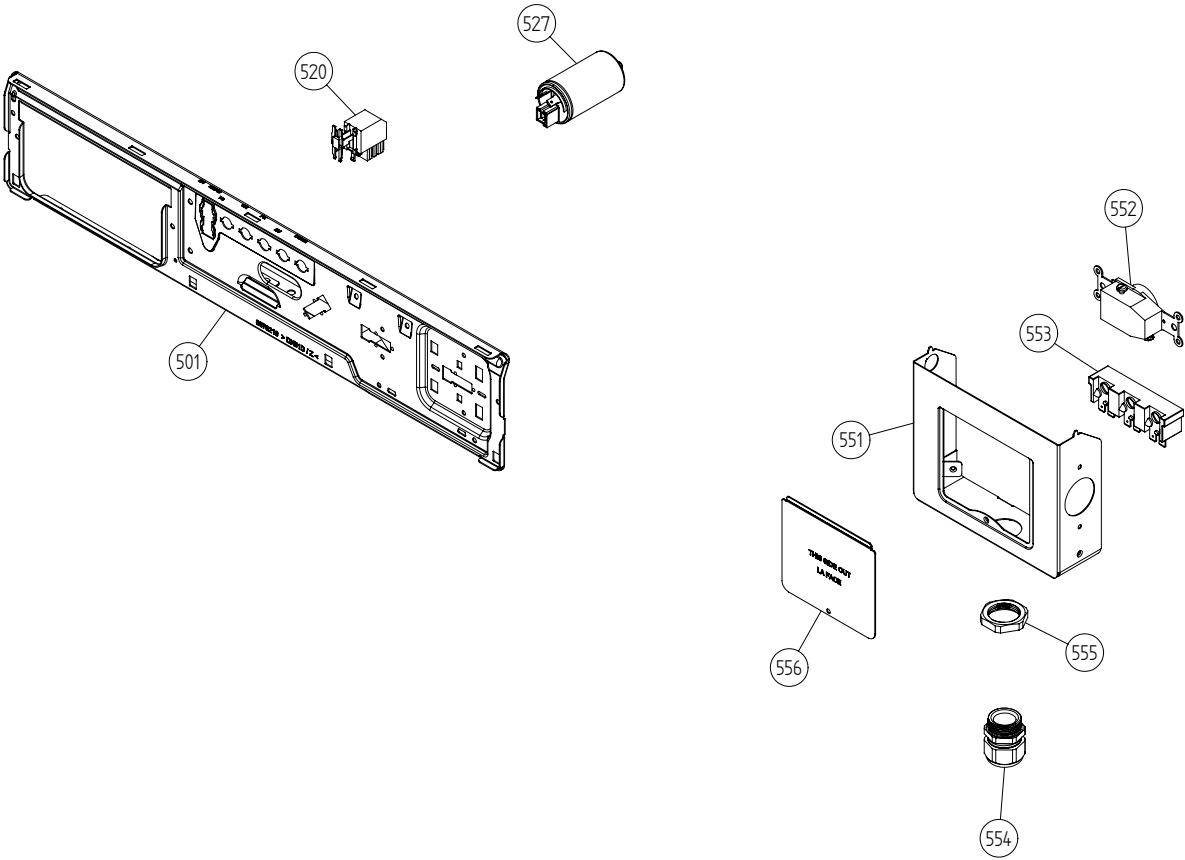

Control panel

ASKO, T702 US - white (TD25.1)

Pos	Spare part No.	Description	Qty	Comment
401	8079349-0-UL	PANEL W.HANDLE T702 ASKO US	1 Pc's	
401	8081482-0-UL	Control Panel w/Hndl T702 wht	1 Pc's	
403	8079343	LABEL PROG.INFO. TD25A US/CA	1 Pc's	
430	8077130	CONTROL UNIT TD25.1 UL4	1 Pc's	
431	8079279-85	PUSHBUTTONS PRINTED TD25 VAR.4	1 Pc's	
432	8076364-85	PUSHBUTTON MAINSWITCH WMD25	1 Pc's	
434	8076235	LENS START/STOP WMD25	1 Pc's	
435	8076236	Lens 8 Segment WMD25	2 Pc's	
460	8077371	CABLE SET MOTOR TD UL4	1 Pc's	
461	8077520	CABLE SET POWER 3000W UL4	1 Pc's	
462	8077521	CABLE THERMOSTAT UL4	1 Pc's	
466	8077372	CABLE SET THERMISTOR EXHAU.UL4	1 Pc's	
467	8076229	CABLE SET HEATER TD UL4	1 Pc's	

Upper session

ASKO, T702 US - white (TD25.1)

Pos	Spare part No.	Description	Qty	Comment
501	8076210	BEAM FRONT WMD25	1 Pc's	
501-a	8902362	Screw 20 Torx Self Tapping	2 Pc's	
501-b	8901413	Lock Washer laundry tops	2 Pc's	
501-c	8902087	Screw Plastic Housing 20 Torx	2 Pc's	
520	8073782	MAIN PUSH SWITCH	1 Pc's	
527	8076202	EMC-FILTER WITH INDUCTOR	1 Pc's	
527-a	8901155	Nut	1 Pc's	
527-b	8901419	Lock Washer	1 Pc's	
529	8077635	CABLE SET POWER UL4	1 Pc's	
551	8076324	Connection box T711	1 Pc's	
552	8061455	Receptacle 05 WMD Connect	1 Pc's	
553	8061891	Terminal Block DryerTD 20	1 Pc's	
554	8078291	GROMMET 94793	1 Pc's	
554	8060462	Grommet	1 Pc's	
555	8060463	Lock Nut	1 Pc's	
556	8063756	Cover Terminal block T700s	1 Pc's	
556-a	8901097	Screw Terminal	1 Pc's	