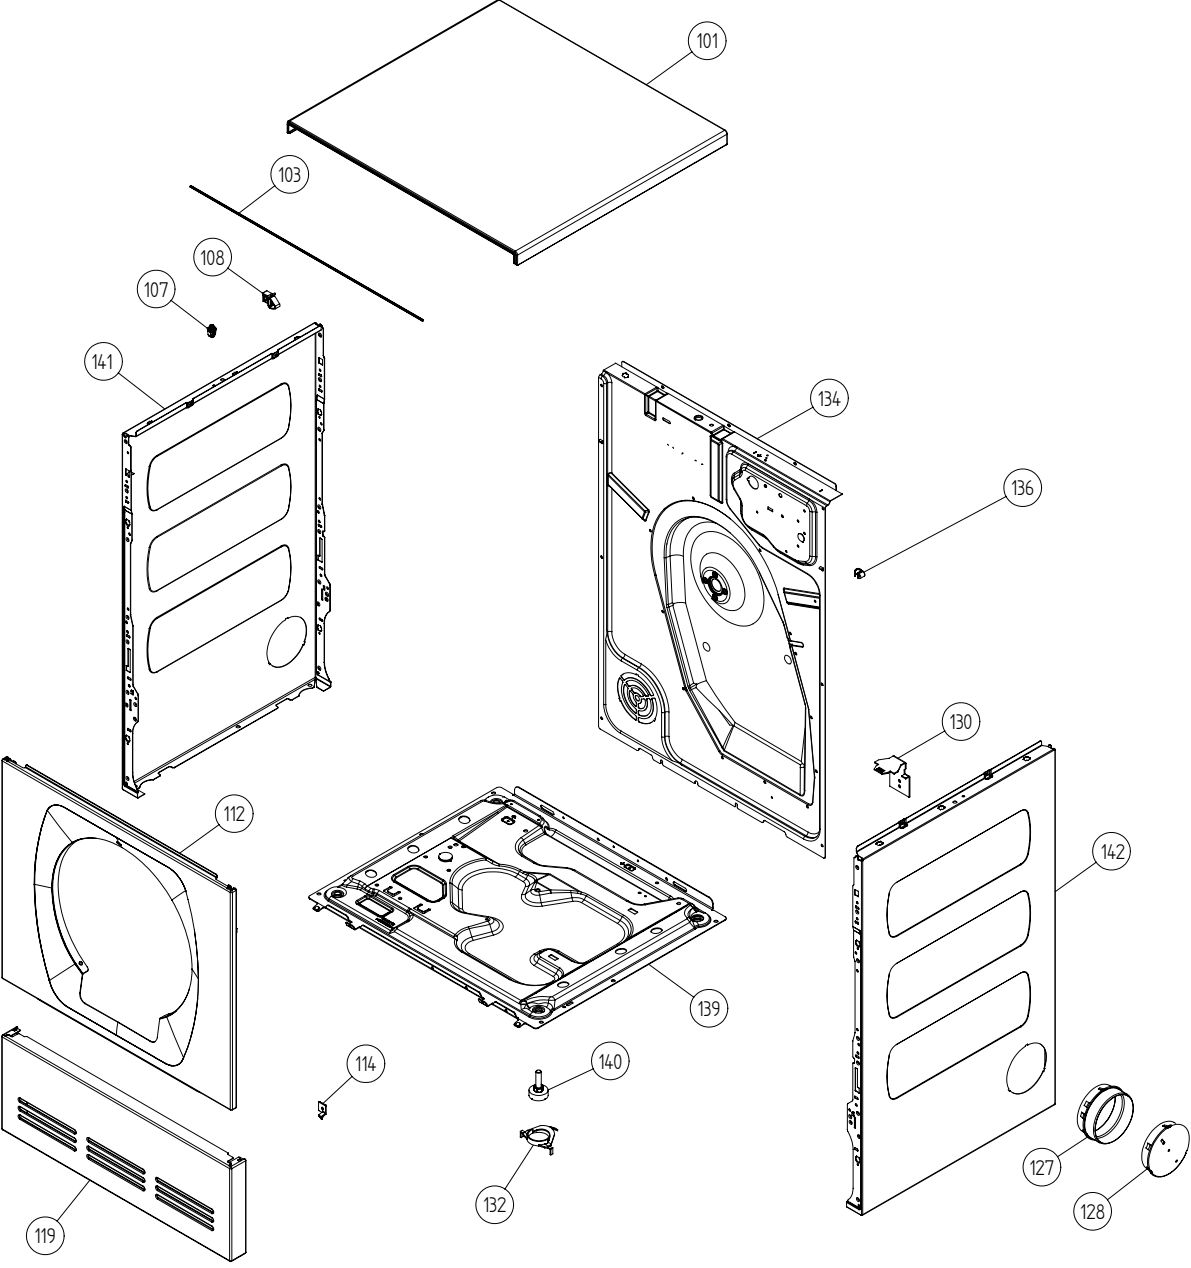

Outer casing

ASKO, T702 US - white (TD25.1)

Pos	Spare part No.	Description	Qty	Comment
101	8061817-0	Top Cover Wht WMD	1 Pc's	
101-a	8902362	Screw 20 Torx Self Tapping	3 Pc's	
101-b	8901413	Lock Washer laundry tops	2 Pc's	
103	8064062	Top Cover Strip	1 Pc's	
106	8801175-0	Panels left side T700 T760	1 Pc's	
107	8061763	Clip Front Plate 600700s	2 Pc's	
108	8061916	CABLE HOLDER WMD20	3 Pc's	
112	8061847-0	Front Plate 700 Series	1 Pc's	
112-a	8902362	Screw 20 Torx Self Tapping	2 Pc's	
112-b	8901413	Lock Washer laundry tops	2 Pc's	
114	8064177	Hook Lower Pane	2 Pc's	
114-a	8902362	Screw 20 Torx Self Tapping	2 Pc's	
119	8801247-0	Lower Cover w/Holes	1 Pc's	
127	8052641	Collar Vent Exhaust TD	1 Pc's	
128	8052640-0	LID EXHAUST CANAL WHITE UL4	2 Pc's	
130	8053980	Stacking Bracket All TDs	2 Pc's	
132	8064114	Pair, Holders, TD Feet/Stacking	1 Pc's	
134	8079947	REAR PANEL OUTER PUNCHED TD25	1 Pc's	
136	8061915	Cable Holder T700	1 Pc's	
139	8061618	BASE PAN WMD20	1 Pc's	
140	8059334	Leveling Leg Comp WMD 20	4 Pc's	
141	8801175-0	Panels left side T700 T760	1 Pc's	
141	8801176-0	Panel R Side w/Hole T700	1 Pc's	
142	8801176-0	Panel R Side w/Hole T700	1 Pc's	