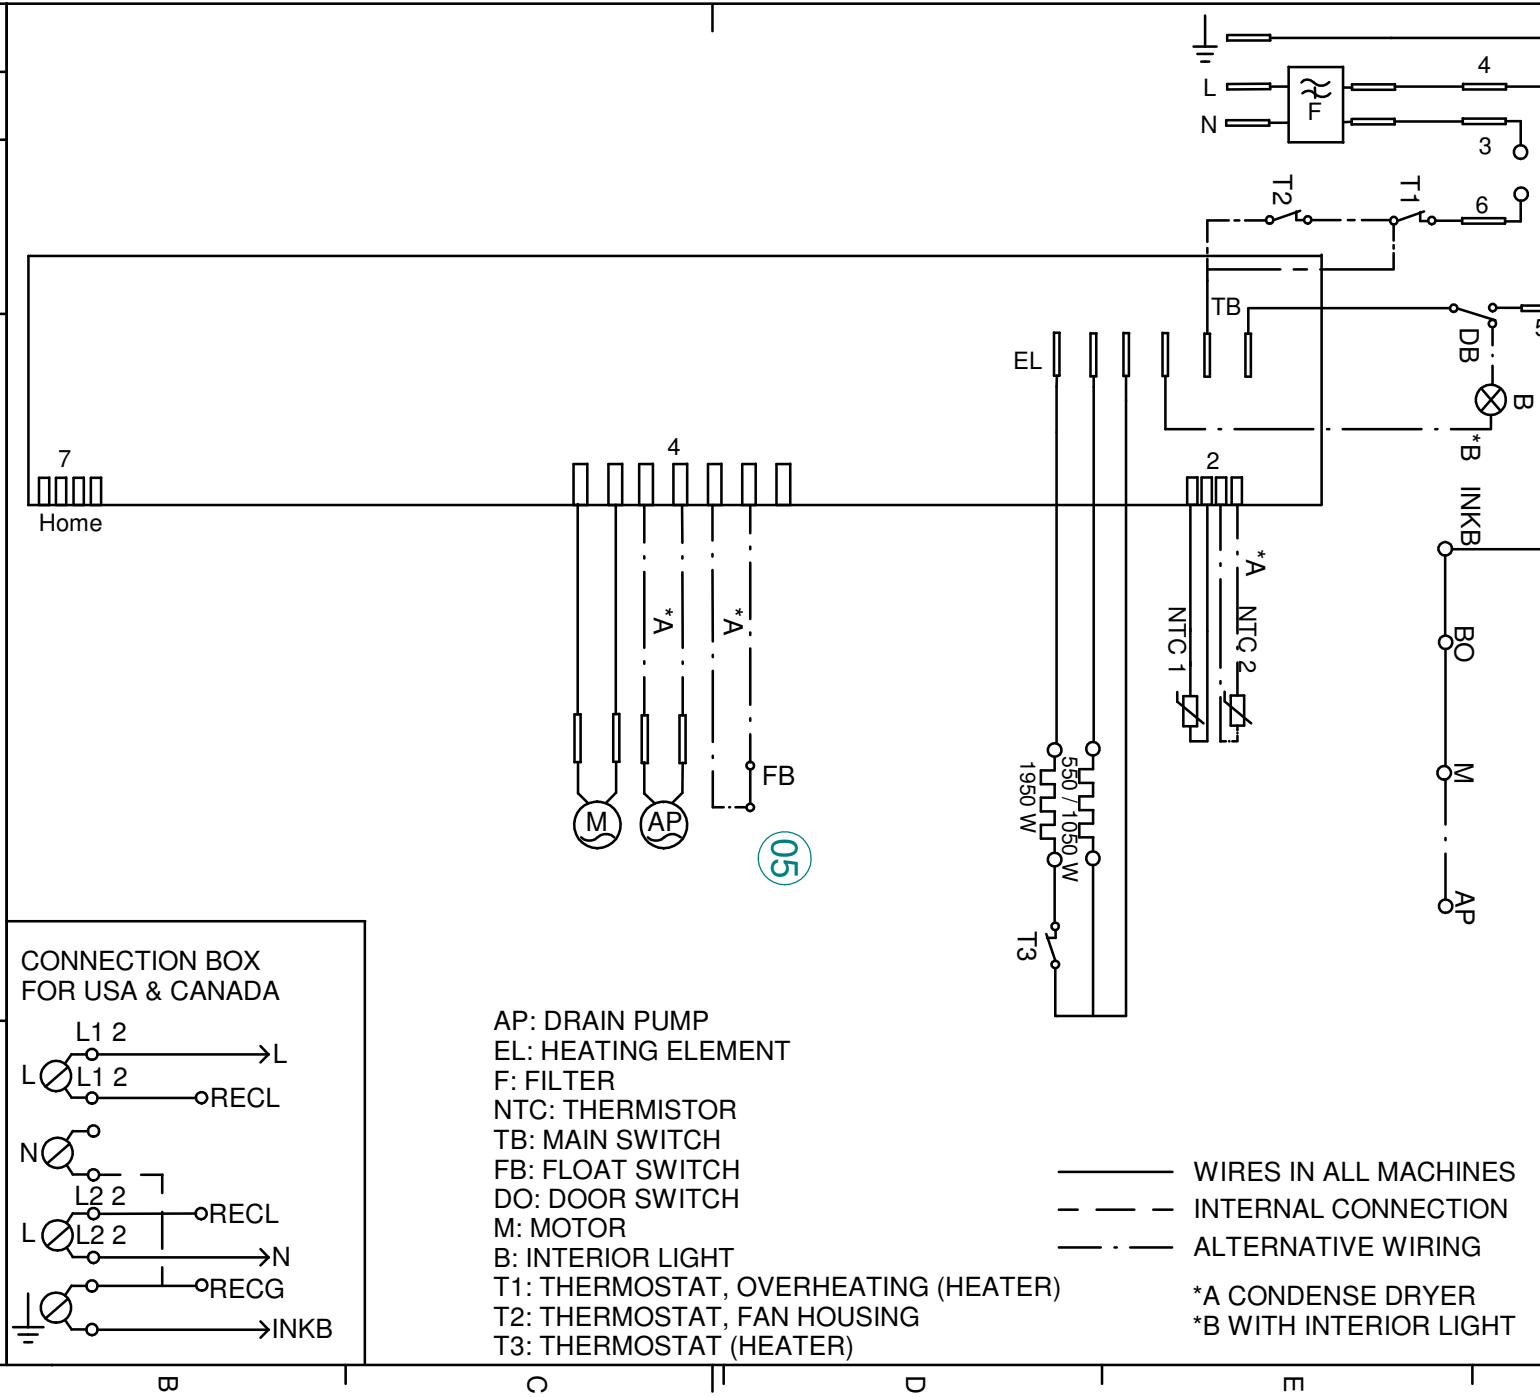

Upper session

ASKO, T702 US - white (TD25.1)

Pos	Spare part No.	Description	Qty	Comment
501	8076210	BEAM FRONT WMD25	1 Pc's	
501-a	8902362	Screw 20 Torx Self Tapping	2 Pc's	
501-b	8901413	Lock Washer laundry tops	2 Pc's	
501-c	8902087	Screw Plastic Housing 20 Torx	2 Pc's	
520	8073782	MAIN PUSH SWITCH	1 Pc's	
527	8076202	EMC-FILTER WITH INDUCTOR	1 Pc's	
527-a	8901155	Nut	1 Pc's	
527-b	8901419	Lock Washer	1 Pc's	
529	8077635	CABLE SET POWER UL4	1 Pc's	
551	8076324	Connection box T711	1 Pc's	
552	8061455	Receptacle 05 WMD Connect	1 Pc's	
553	8061891	Terminal Block DryerTD 20	1 Pc's	
554	8078291	GROMMET 94793	1 Pc's	
554	8060462	Grommet	1 Pc's	
555	8060463	Lock Nut	1 Pc's	
556	8063756	Cover Terminal block T700s	1 Pc's	
556-a	8901097	Screw Terminal	1 Pc's	

Rev Ind	Revision	Appd	Year/Week
01	Drawing updated	PM	05 44
02	Drawing updated	PM	05 45
03	Drawing updated	PM	06 09
04	Drawing updated	CE	08 22
05	Drawing updated	MR	09 02