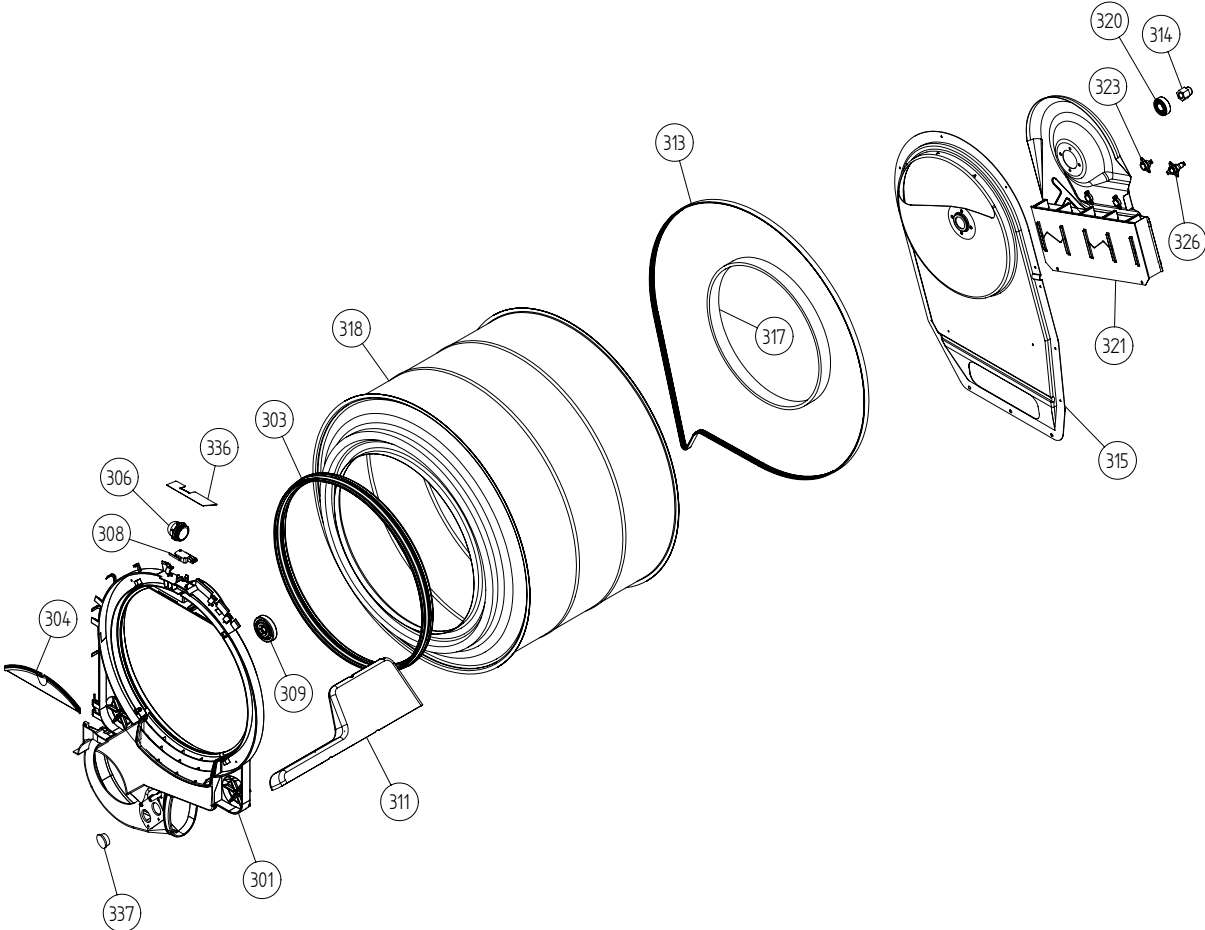

Cylinder and related parts

ASKO, T702 US - white (TD25.1)

Pos	Spare part No.	Description	Qty	Comment
301	8801299	FRONT FRAME COMPL. TD20/21/25	1 Pc's	
301	8801310	FRONT FRAME CPL TD25 NEW SEAL.	1 Pc's	
301-a	8902066	SCREW A2-PTK 35X14 WN1453 PF	4 Pc's	
303	8061821	Front Felt Seal T700	1 Pc's	
304	8061932-49	Lamp housing lid grey TD21	1 Pc's	
306	8061887	Lamp Chimney	1 Pc's	
308	8076104	DOOR SWITCH TD	1 Pc's	
309	8052622	Drum Roller Frt TD	2 Pc's	
309-a	8901337	Washer	2 Pc's	
309-b	8901193	Locking Nut	2 Pc's	
309-c	8901028	Screw	2 Pc's	
310	8076224	THERMISTOR REPL.BY 8083344	1 Pc's	
311	8052589-49	PADDLE TD	2 Pc's	
311-a	8902099	Screw	5 Pc's	
313	8801490	Tension Arm w/Belt & Spring	1 Pc's	
314	8052632	Bushing Rear Drum 03/05 TD	1 Pc's	
314-a	8901130	SCREW A4-MVBF M8X40 7,9-8,0 HG	1 Pc's	
315	8076335	REAR PANEL INNER TD25	1 Pc's	
317	8064440	Felt sealing rear	1 Pc's	
318	8079449	CYLINDER COMPL TD	1 Pc's	
318	8079493	CYLINDER COMPL. TD	1 Pc's	
320	8004439	Bearing Dryer Rear Panel All	1 Pc's	
321	8076226	Heating Element 2500W TD25	1 Pc's	
321	8076227	HEATING ELEMENT 3000W TD25	1 Pc's	
321-a	8900369	Screw T25	2 Pc's	
321-b	8901415	LOCK WASHER AZ 5.3 GALV	2 Pc's	
323	8079200	THERMOSTAT 135C TD	1 Pc's	
326	8079737	THERMOSTAT 150C UL	1 Pc's	
336	8064187	GUARD, DOOR SWITCH	1 Pc's	
337	8076705	PLUG FOR THERMISTOR HOLE	1 Pc's